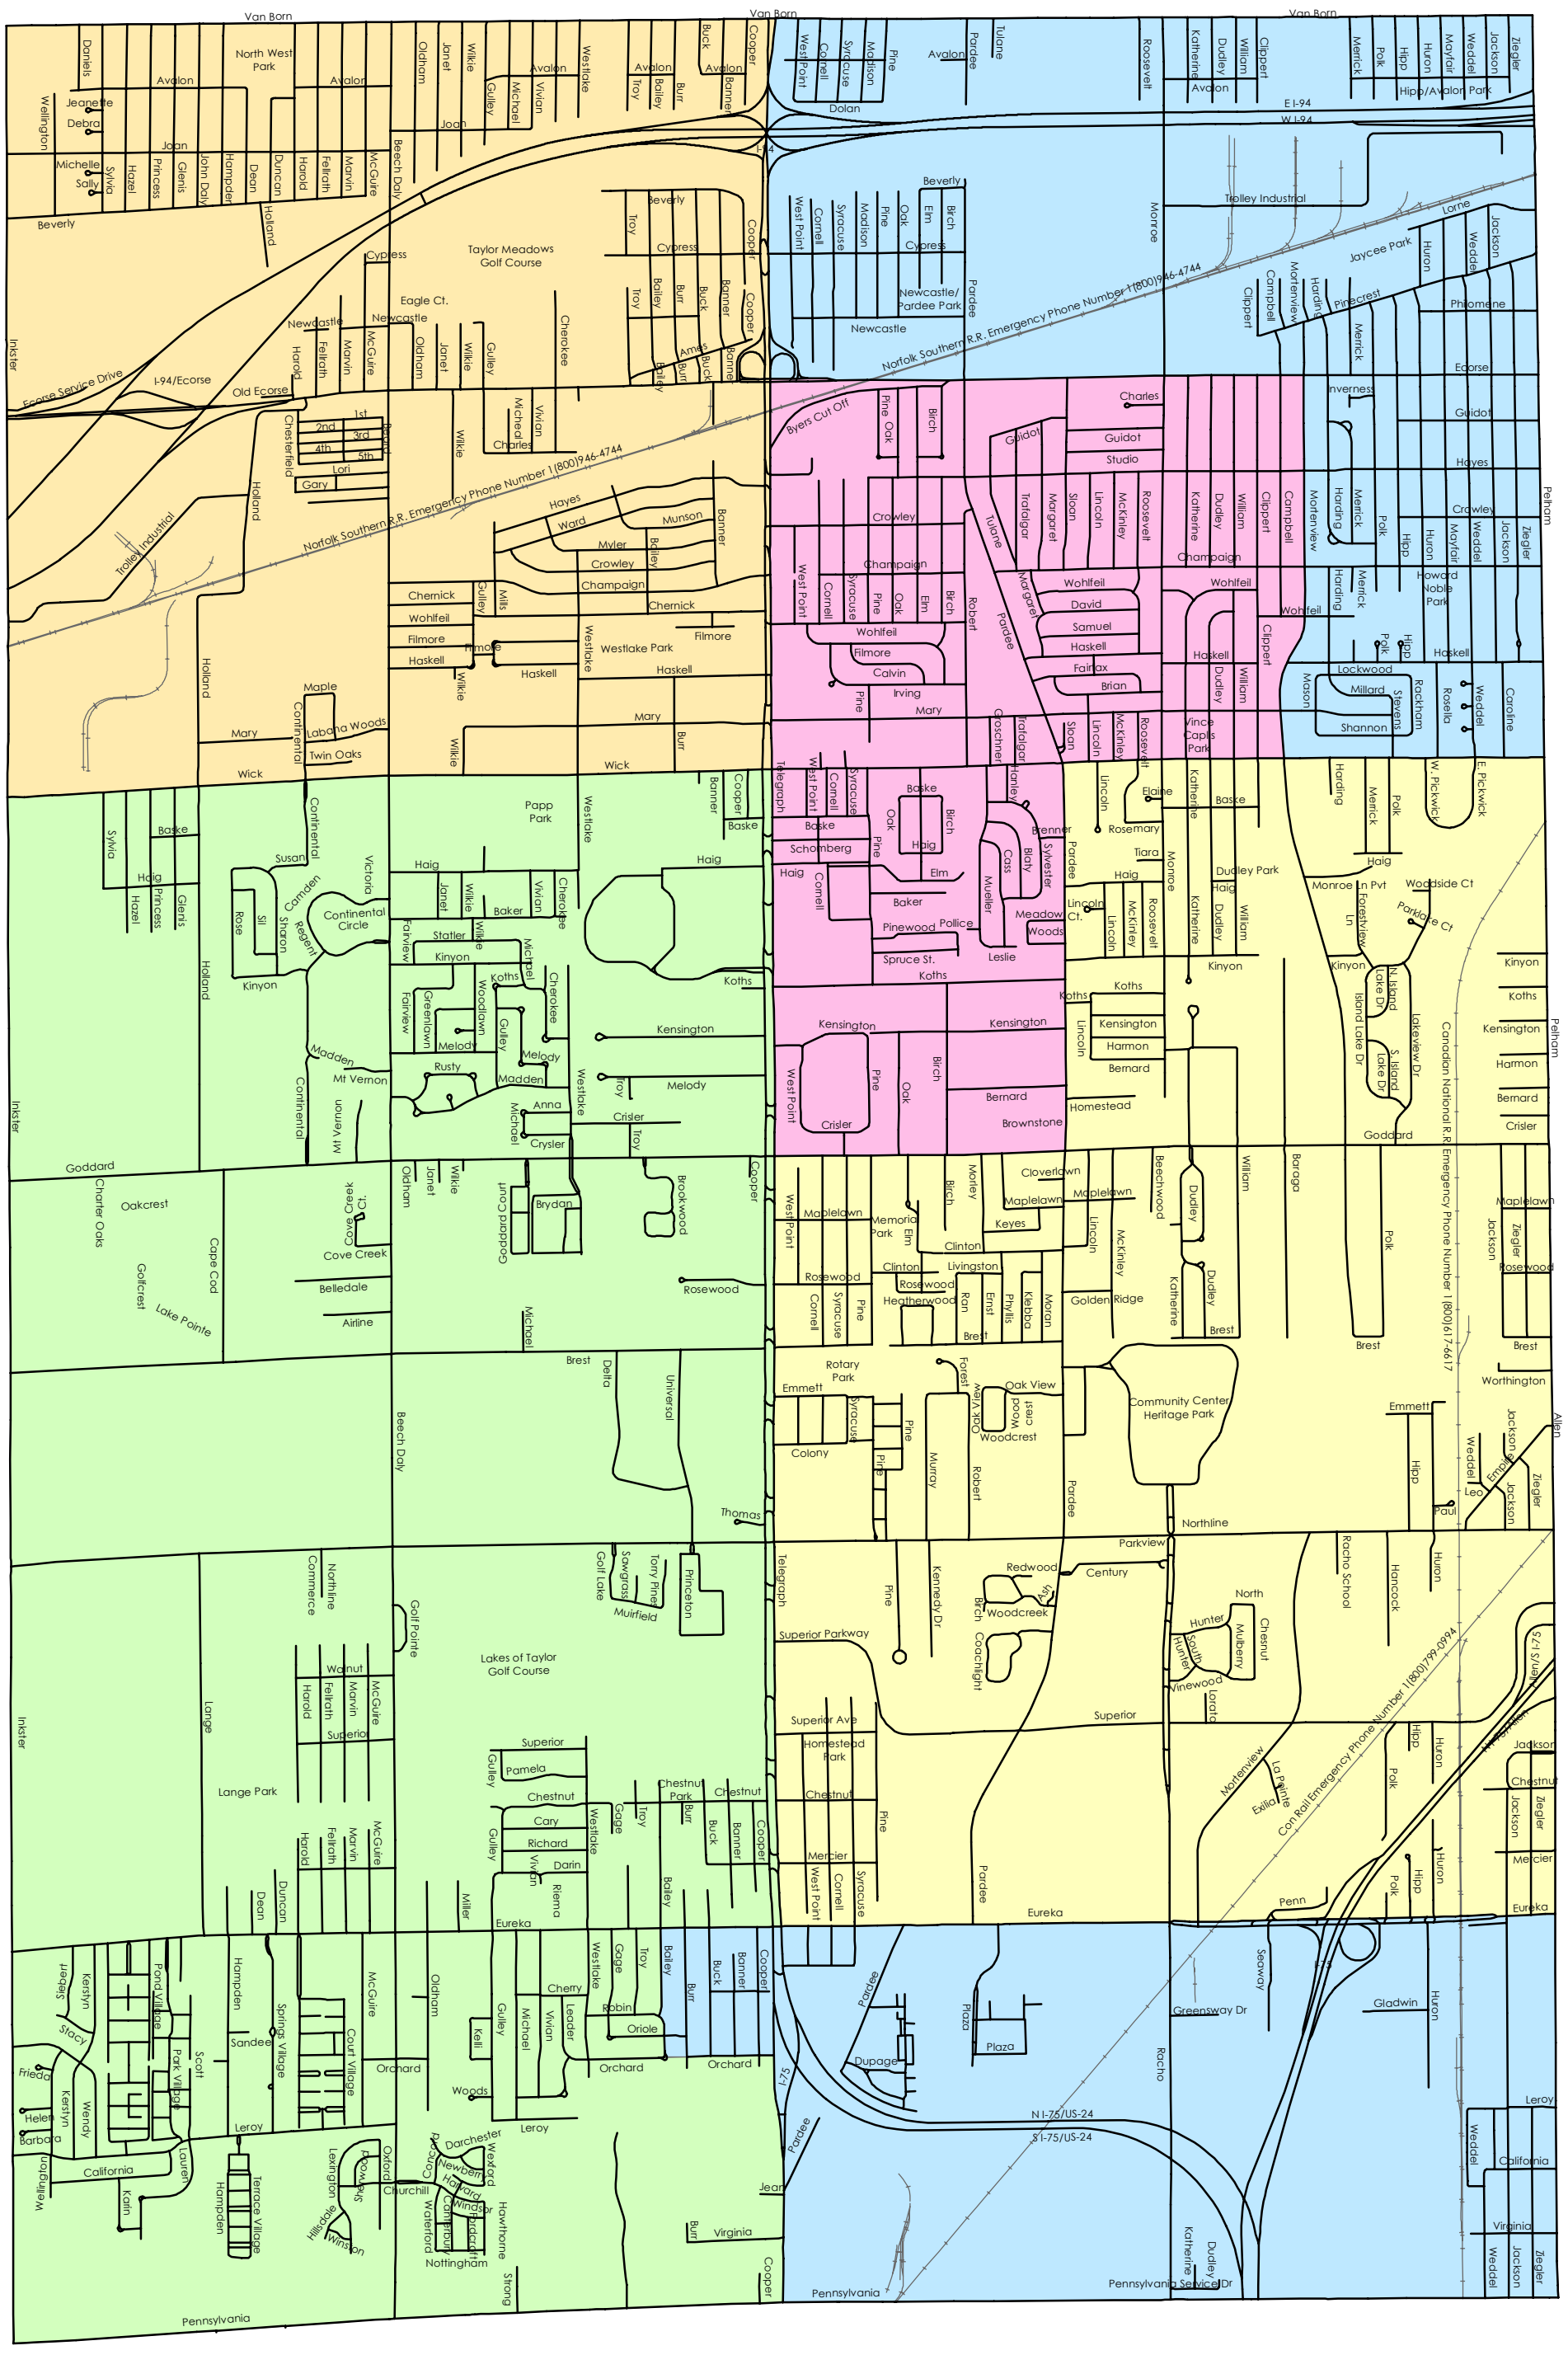

# Taylor Refuse Collection Map

- Monday
  - Tuesday
  - Wednesday
  - Thursday
  - Friday
- Roads
  - Railroads

This map shows refuse collection service areas for the City of Taylor, Michigan. The city is divided into color-coded zones that represent the day of the week when residential trash collection occurs.

The map includes labeled streets, neighborhoods, major roads, and railroad corridors. A north arrow is displayed in the upper right corner.

The refuse pickup schedule is indicated by color:

- Blue areas represent **Monday collection**
- Pink areas represent **Tuesday collection**
- Light yellow areas represent **Wednesday collection**
- Tan areas represent **Thursday collection**
- Green areas represent **Friday collection**

Major roads such as **Goddard Road, Eureka Road, and Telegraph Road** run through the city and help define neighborhood boundaries. Railroad corridors are also displayed as reference features.

Residents can use the map to determine their weekly refuse collection day based on the color of their neighborhood.

### **Map Element Description**

Colored Zones Identify refuse collection day by neighborhood

Roads Black lines showing streets and major roadways

Railroads Gray lines representing railroad corridors

North Arrow Indicates map orientation